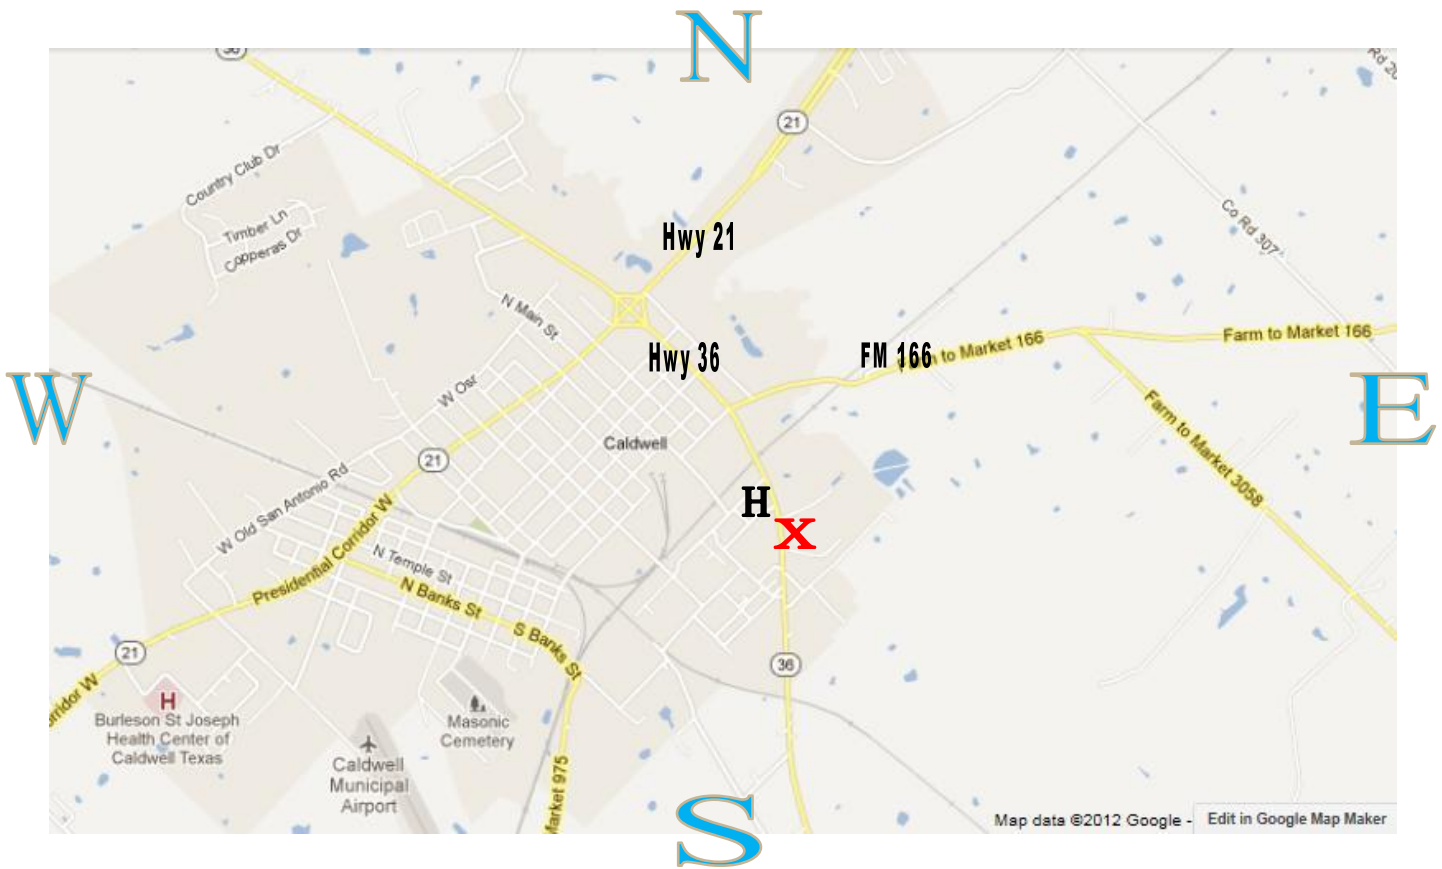

Boars of Texas Map

The Boars of Texas weigh-in is being held at the Burleson County Fairgrounds in Caldwell, TX from 9am – 12 noon on February 5, 2017. Google will not give you the exact location of the fairgrounds, so we have provided a map below. Please be aware of this and be familiar with where you are going, before the last minute, to avoid any problems on weigh-in day. There will be no exceptions for teams arriving after 12 noon, CST. It is up to you and your team to find your way and be there on time.

Map Key: **H** - Homeyer Feed **X** - Burleson County Fairgrounds

Written Directions from the Hwy 21 and Hwy 36 intersection:

From the Hwy 21 and Hwy 36 intersection in Caldwell, head South on Hwy 36. You will pass FM 166 on your left and then travel under a railroad overpass. You will drive past Homeyer Feed on your right (West), and just South of that store, on the left (East) side of the highway, is the entrance to the Burleson County Fairgrounds. Turn left (East) there. If you miss your turn, you will encounter another railroad overpass.